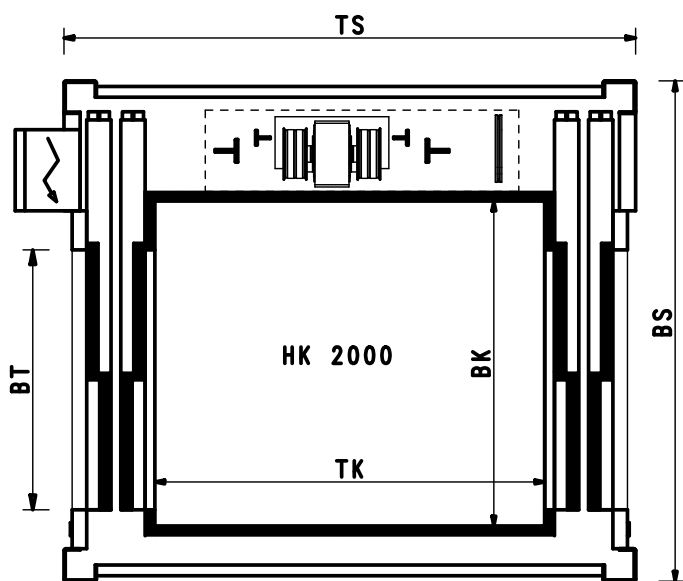

TKxBK	BT	TSxBS	GQ (kg)	SF	SE
1200x800	800	1760x1540	300	2600	120
1200x1000	800	1760x1540	300	2600	120
1400x1100	900	1980x1760	400	2600	120

MANUFACTURING PLANT

Emesso da
VP

Data
22/12/2011

Dis. TR_20_STR

Ufficio Tecnico Progetti