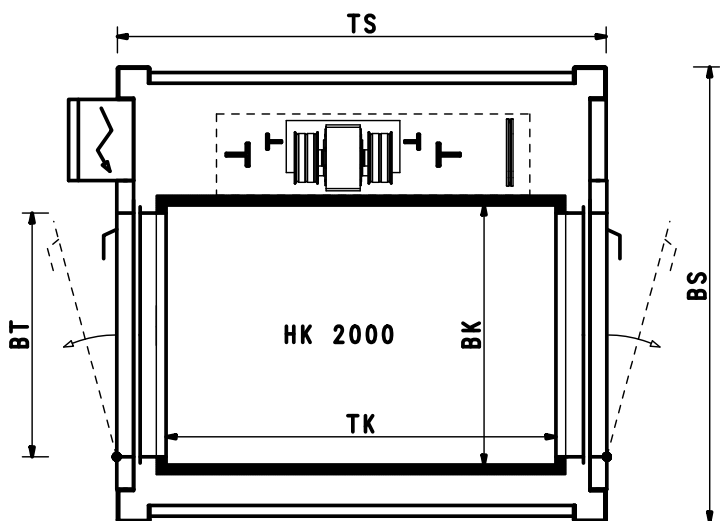

SUITE TRACTION

SUITE è un marchio prodotto e distribuito da NOVA s.r.l.
Via G. Galilei, 116/c - 40014 Palata Pepoli - Crevalcore (BO) Italy
Tel. 051/98.53.30 r.a. - Fax 051/98.52.20 - info@suitelift.it - www.suitelift.it

Certificato Qualità ISO 9001:2008

IMQ: Prodotto certificato

NTC 2008: Qualificato come "Centro di Trasformazione"

Associato: ANICA

ITALIAN STYLE

TKxBK	BT	TSxBS	GQ (kg)	SF	SE
1200x800	800	1500x1450	300	2500	80
1200x1000	800	1500x1480	300	2500	80
1400x1100	900	1700x1580	400	2500	80