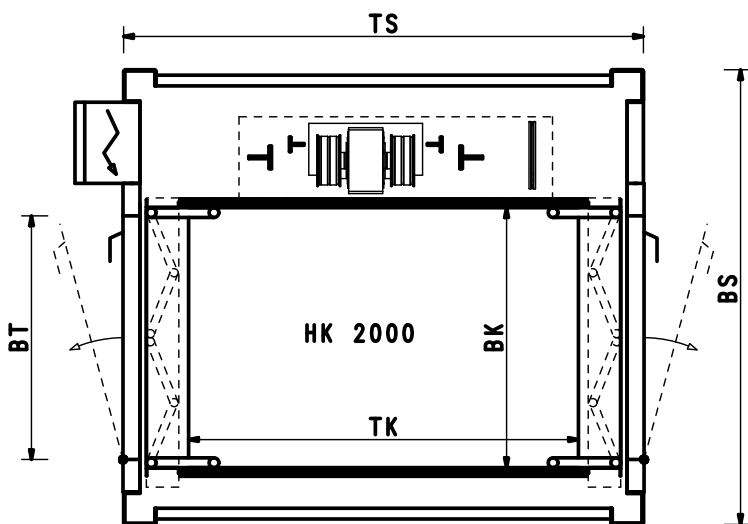

TKxBK	BT	TSxBS	GQ (kg)	SF	SE
1200x800	800	1600x1450	300	2500	120
1200x1000	800	1600x1480	300	2500	120
1400x1100	900	1800x1580	400	2500	120